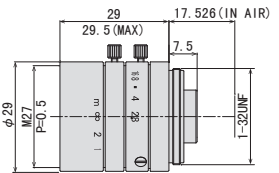

M0528-MPW3

M0828-MPW3

M1228-MPW3

M1628-MPW3

Focal Length	5mm					8mm					12mm					16mm				
Max. Aperture Ratio	1:2.8					1:2.8					1:2.8					1:2.8				
Max. Image Format	8.8mm × 6.6mm (φ 11mm)					8.8mm × 6.6mm (φ 11mm)					8.8mm × 6.6mm (φ 11mm)					8.8mm × 6.6mm (φ 11mm)				
Operation Range	Iris F2.8 - F16.0					Iris F2.8 - F16.0					Iris F2.8 - F16.0					Iris F2.8 - F16.0				
	Focus 0.1m - Inf.					Focus 0.1m - Inf.					Focus 0.1m - Inf.					Focus 0.25m - Inf.				
Control	Iris Manual					Iris Manual					Iris Manual					Iris Manual				
	Focus Manual					Focus Manual					Focus Manual					Focus Manual				
Angle of View	D	94.6°	83.8°	71.4°		68.5°	57.7°	47.2°		49.3°	40.8°	33.0°		37.8°	31.4°	25.0°				
	H	2/3" 83.2°	1/1.8" 71.6°	1/2.5" 59.8°		2/3" 57.0°	1/1.8" 47.3°	1/2.5" 38.5°		2/3" 40.3°	1/1.8" 33.1°	1/2.5" 26.7°		2/3" 30.7°	1/1.8" 25.3°	1/2.5" 20.2°				
	V	67.5°	58.3°	46.6°		44.2°	37.5°	29.4°		30.8°	26.0°	20.3°		23.3°	19.2°	15.3°				
Operating Temperature	-10°C ~ +50°C					-10°C ~ +50°C					-10°C ~ +50°C					-10°C ~ +50°C				

Optical Distortion	2/3"	0.03%	1/1.8"	-2.14%	1/2.5"	-2.72%	2/3"	-1.80%	1/1.8"	-1.68%	1/2.5"	-1.28%	2/3"	-0.10%	1/1.8"	0.04%	1/2.5"	0.00%	2/3"	0.47%	1/1.8"	0.15%	1/2.5"	0.03%
Back Focal Length	9.2mm					10.1mm					9.2mm					10.3mm								
Flange Back Length	17.526mm					17.526mm					17.526mm					17.526mm								
Mount	C-Mount					C-Mount					C-Mount					C-Mount								
Filter Size	M72 P=0.75mm					M30.5 P=0.5mm					M27 P=0.5mm					M27 P=0.5mm								
Dimensions	φ 75mm × 54mm					φ 32mm × 35.5mm					φ 29mm × 43.5mm					φ 29mm × 29mm								
Weight	163g					58g					60g					37g								