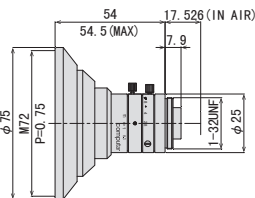

M0528-MPW3

M0828-MPW3

M1228-MPW3

M1628-MPW3

Focal Length	5mm					8mm					12mm					16mm				
Max. Aperture Ratio	1:2.8					1:2.8					1:2.8					1:2.8				
Max. Image Format	8.8mm × 6.6mm (φ 11mm)					8.8mm × 6.6mm (φ 11mm)					8.8mm × 6.6mm (φ 11mm)					8.8mm × 6.6mm (φ 11mm)				
Operation Range	Iris F2.8 - F16.0					Iris F2.8 - F16.0					Iris F2.8 - F16.0					Iris F2.8 - F16.0				
	Focus 0.1m - Inf.					Focus 0.1m - Inf.					Focus 0.1m - Inf.					Focus 0.25m - Inf.				
Control	Iris Manual					Iris Manual					Iris Manual					Iris Manual				
	Focus Manual					Focus Manual					Focus Manual					Focus Manual				
Angle of View	D	94.6°	83.8°	71.4°		68.5°	57.7°	47.2°		49.3°	40.8°	33.0°		37.8°	31.4°	25.0°				
	H	2/3" 83.2°	1/1.8" 71.6°	1/2.5" 59.8°		2/3" 57.0°	1/1.8" 47.3°	1/2.5" 38.5°		2/3" 40.3°	1/1.8" 33.1°	1/2.5" 26.7°		2/3" 30.7°	1/1.8" 25.3°	1/2.5" 20.2°				
	V	67.5°	58.3°	46.6°		44.2°	37.5°	29.4°		30.8°	26.0°	20.3°		23.3°	19.2°	15.3°				
Operating Temperature	-10°C ~ +50°C					-10°C ~ +50°C					-10°C ~ +50°C					-10°C ~ +50°C				

Optical Distortion	2/3"	0.03%	1/1.8"	-2.14%	1/2.5"	-2.72%	2/3"	-1.80%	1/1.8"	-1.68%	1/2.5"	-1.28%	2/3"	-0.10%	1/1.8"	0.04%	1/2.5"	0.00%	2/3"	0.47%	1/1.8"	0.15%	1/2.5"	0.03%
Back Focal Length	9.2mm					10.1mm					9.2mm					10.3mm								
Flange Back Length	17.526mm					17.526mm					17.526mm					17.526mm								
Mount	C-Mount					C-Mount					C-Mount					C-Mount								
Filter Size	M72 P=0.75mm					M30.5 P=0.5mm					M27 P=0.5mm					M27 P=0.5mm								
Dimensions	φ 75mm × 54mm					φ 32mm × 35.5mm					φ 29mm × 43.5mm					φ 29mm × 29mm								
Weight	163g					58g					60g					37g								