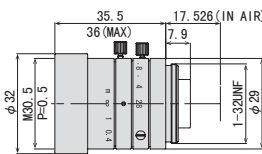

M0528-MPW3

M0828-MPW3

M1228-MPW3

M1628-MPW3

Focal Length	5mm					8mm					12mm					16mm				
Max. Aperture Ratio	1:2.8					1:2.8					1:2.8					1:2.8				
Max. Image Format	8.8mm × 6.6mm (φ 11mm)					8.8mm × 6.6mm (φ 11mm)					8.8mm × 6.6mm (φ 11mm)					8.8mm × 6.6mm (φ 11mm)				
Operation Range	Iris F2.8 - F16.0					Iris F2.8 - F16.0					Iris F2.8 - F16.0					Iris F2.8 - F16.0				
	Focus 0.1m - Inf.					Focus 0.1m - Inf.					Focus 0.1m - Inf.					Focus 0.25m - Inf.				
Control	Iris Manual					Iris Manual					Iris Manual					Iris Manual				
	Focus Manual					Focus Manual					Focus Manual					Focus Manual				
Angle of View	D	94.6°	83.8°	71.4°		68.5°	57.7°	47.2°		49.3°	40.8°	33.0°		37.8°	31.4°	25.0°				
	H	2/3" 83.2°	1/1.8" 71.6°	1/2.5" 59.8°		2/3" 57.0°	1/1.8" 47.3°	1/2.5" 38.5°		2/3" 40.3°	1/1.8" 33.1°	1/2.5" 26.7°		2/3" 30.7°	1/1.8" 25.3°	1/2.5" 20.2°				
	V	67.5°	58.3°	46.6°		44.2°	37.5°	29.4°		30.8°	26.0°	20.3°		23.3°	19.2°	15.3°				
Operating Temperature	-10°C ~ +50°C					-10°C ~ +50°C					-10°C ~ +50°C					-10°C ~ +50°C				

Optical Distortion	2/3"	0.03%	1/1.8"	-2.14%	1/2.5"	-2.72%	2/3"	-1.80%	1/1.8"	-1.68%	1/2.5"	-1.28%	2/3"	-0.10%	1/1.8"	0.04%	1/2.5"	0.00%	2/3"	0.47%	1/1.8"	0.15%	1/2.5"	0.03%
Back Focal Length	9.2mm					10.1mm					9.2mm					10.3mm								
Flange Back Length	17.526mm					17.526mm					17.526mm					17.526mm								
Mount	C-Mount					C-Mount					C-Mount					C-Mount								
Filter Size	M72 P=0.75mm					M30.5 P=0.5mm					M27 P=0.5mm					M27 P=0.5mm								
Dimensions	φ 75mm × 54mm					φ 32mm × 35.5mm					φ 29mm × 43.5mm					φ 29mm × 29mm								
Weight	163g					58g					60g					37g								