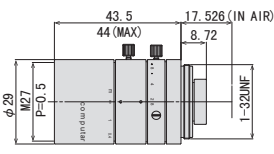

M0528-MPW3

M0828-MPW3

M1228-MPW3

M1628-MPW3

Focal Length	5mm					8mm					12mm					16mm				
Max. Aperture Ratio	1:2.8					1:2.8					1:2.8					1:2.8				
Max. Image Format	8.8mm × 6.6mm (φ 11mm)					8.8mm × 6.6mm (φ 11mm)					8.8mm × 6.6mm (φ 11mm)					8.8mm × 6.6mm (φ 11mm)				
Operation Range	Iris F2.8 - F16.0					Iris F2.8 - F16.0					Iris F2.8 - F16.0					Iris F2.8 - F16.0				
	Focus 0.1m - Inf.					Focus 0.1m - Inf.					Focus 0.1m - Inf.					Focus 0.25m - Inf.				
Control	Iris Manual					Iris Manual					Iris Manual					Iris Manual				
	Focus Manual					Focus Manual					Focus Manual					Focus Manual				
Angle of View	D	94.6°	83.8°	71.4°		68.5°	57.7°	47.2°		49.3°	40.8°	33.0°		37.8°	31.4°	25.0°				
	H	2/3" 83.2°	1/1.8" 71.6°	1/2.5" 59.8°		2/3" 57.0°	1/1.8" 47.3°	1/2.5" 38.5°		2/3" 40.3°	1/1.8" 33.1°	1/2.5" 26.7°		2/3" 30.7°	1/1.8" 25.3°	1/2.5" 20.2°				
	V	67.5°	58.3°	46.6°		44.2°	37.5°	29.4°		30.8°	26.0°	20.3°		23.3°	19.2°	15.3°				
Operating Temperature	-10°C ~ +50°C					-10°C ~ +50°C					-10°C ~ +50°C					-10°C ~ +50°C				

Optical Distortion	2/3"	0.03%	1/1.8"	-2.14%	1/2.5"	-2.72%	2/3"	-1.80%	1/1.8"	-1.68%	1/2.5"	-1.28%	2/3"	-0.10%	1/1.8"	0.04%	1/2.5"	0.00%	2/3"	0.47%	1/1.8"	0.15%	1/2.5"	0.03%
Back Focal Length	9.2mm					10.1mm					9.2mm					10.3mm								
Flange Back Length	17.526mm					17.526mm					17.526mm					17.526mm								
Mount	C-Mount					C-Mount					C-Mount					C-Mount								
Filter Size	M72 P=0.75mm					M30.5 P=0.5mm					M27 P=0.5mm					M27 P=0.5mm								
Dimensions	φ 75mm × 54mm					φ 32mm × 35.5mm					φ 29mm × 43.5mm					φ 29mm × 29mm								
Weight	163g					58g					60g					37g								